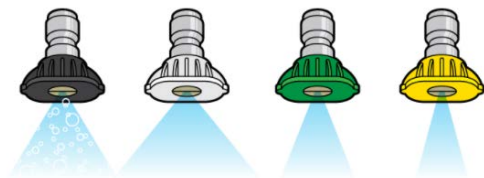

Featuring:

- ✓ **Heavy Duty:** Steel gun/wand & hose holder
- ✓ **Flexible, Effective Cleaning:** Wide range of cleaning applications
- ✓ **Stable:** Includes vibration isolation
- ✓ **Discreet:** Significantly more quiet
- ✓ **Compact and Portable:** Easy detachable handle for optimum, compact storage
- ✓ **Ergonomically Designed:** Easier to move around even up and down stairs
- ✓ **Equipped with nozzles:** 15°, 25°, 40° & 65° chemical application nozzles

Low Pressure

Combines water with cleaning agents.

40°

For easily damaged surfaces.

25°

For general tasks.

15°

For heavy-duty cleaning and stripping.