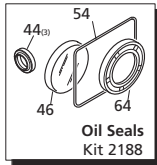

Repair Kits

Pos	Code	Description	Qty.	Pos	Code	Description	Qty.	Pos	Code	Description	Qty.
1	1980300	Nut M6	1	40	770260	O-Ring ø23.52x1.78	3	<i>OIL CAPACITY - 16 OZ</i>			
2	2760420	Grub screw M6x12	1	41	1260440	Gasket	3	Legend ø 15 ø 15 ø 15 ø 15 For ▽ For ☒ For ▲ For □ RSV2.5G25 RSV3G25 RSV3.5G35 RSV4G30 For ○ For ■ RSV3G30 RSV4G35 For ● RSV3G35			
3	1980540	Unloader knob	1	42	640070	O-Ring ø13.95x2.62	3				
4	1980220	Spring plate	2	43	2760310	Spacer	3				
5	2760410	Spring	1	44	1260460	Oil seal	3				
6	2760400	Valve piston	1	45	2760010	Pump body	1				
7	2260100	O-Ring ø6.02x2.62	1	46	1266740	Bearing cap	1				
8	660190	O-Ring ø6.07x1.78	1	47	1260790	Circlip øi52	1				
9	2760210	Ring	1	48	1780550	Snap ring	1				
10	2760050	Piston guide	1	49	2760340	Bearing	1				
11	1200690	O-Ring ø15.6x1.78	4	50	880130	Oil cap	1				
12	394280	O-Ring ø12.42x1.78	2	51	2760040	Piston	3				
13	2260070	By-pass jet	1	52	1780050	Piston pin	3				
14	2760090	Seat	1	53	1780040	Con rod Aluminum	3				
15	770140	O-Ring ø11.11x1.78	1	54	1780710	Con rod Bronze	3				
16	1982520	Hose nipple	1	55	2760280	O-Ring ø101.27x2.62	1				
18	1250280	Ball	1	56	802190	Bolt M6x12	4				
19	1560520	Spring	1	57	2760110	Rear cover	1				
20	2760230	Detergent injector 3/8" G	1	58	2760350	Bearing	1				
21	2760270	O-Ring ø12x1	1	59	1321190	Bearing	1				
22	1470210	O-Ring ø9x1	1	60	1321080	Snap ring	1				
23	2760120	Injector insert	1	61	2769201	Complete pump head w/o EZ start	1				
25	2760130	Jet	1	62	2769209	Complete pump head EZ-start	1				
26	1460430	O-Ring ø4x2.5	1	64	480671	Oil seal	1				
27	801080	Bolt M6x50	(92 in/lbs) 8	66	180030	Bolt M8x20	4				
28	1381550	Lockwasher	8	67	820440	Set screw M6	1				
29	2760020	Head - w/o EZ-start	1	68	1780340	Hollow shaft ø1"	1				
30	2761050	Head - Bare EZ-start	1	69	1780920	Hollow shaft ø1"	1				
31	2760330	Head - Bare w/o EZ-start	1	70	1780330	Hollow shaft ø1"	1				
32	2760630	EZ-start plug	1	71	1780590	Hollow shaft ø3/4"	3GPM #9 1				
33	2760260	Plug 1/4" G	2	72	1780600	Hollow shaft ø3/4"	2.5GPM #10 1				
34	2760180	Plug	(442 in/lbs) 3	73	1780580	Flange F25	1				
35	2769050	Complete valve	6	74	2760290	Flange F40	1				
36	2760220	Support ring	3	75	AR64516	Oil	1				
37	1342761	Gasket	3								
38	1981580	Ring	1								
39	1981570	Piston guide	3								