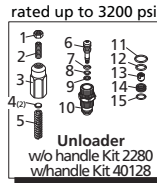

Repair Kits

Pos	Code	Description	Qty.	Pos	Code	Description	Qty.	Pos	Code	Description	Qty.
1	1980300	Nut M6	1	40	770260	O-Ring ø23.52x1.78	3	<i>OIL CAPACITY - 16 OZ</i>			
2	2760420	Grub screw M6x12	1	41	1260440	Gasket	3	Legend ø 15 ø 15 ø 15 ø 15 For ▽ For ☒ For ▲ For □ RSV2.5G25 RSV3G25 RSV3.5G35 RSV4G30 For ○ For ■ RSV3G30 RSV4G35 For ● RSV3G35			
3	1980540	Unloader knob	1	42	640070	O-Ring ø13.95x2.62	3				
4	1980220	Spring plate	2	43	2760310	Spacer	3				
5	2760410	Spring	1	44	1260460	Oil seal	3				
6	2760400	Valve piston	1	45	2760010	Pump body	1				
7	2260100	O-Ring ø6.02x2.62	1	46	1266740	Bearing cap	1				
8	660190	O-Ring ø6.07x1.78	1	47	1260790	Circlip øi52	1				
9	2760210	Ring	1	48	1780550	Snap ring	1				
10	2760050	Piston guide	1	49	2760340	Bearing	1				
11	1200690	O-Ring ø15.6x1.78	4	50	880130	Oil cap	1				
12	394280	O-Ring ø12.42x1.78	2	51	2760040	Piston	3				
13	2260070	By-pass jet	1	52	1780050	Piston pin	3				
14	2760090	Seat	1	53	1780040	Con rod Aluminum	3				
15	770140	O-Ring ø11.11x1.78	1	54	1780710	Con rod Bronze	3				
16	1982520	Hose nipple	1	55	2760280	O-Ring ø101.27x2.62	1				
18	1250280	Ball	1	56	802190	Bolt M6x12	4				
19	1560520	Spring	1	57	2760110	Rear cover	1				
20	2760230	Detergent injector 3/8" G	1	58	2760350	Bearing	1				
21	2760270	O-Ring ø12x1	1	59	1321190	Bearing	1				
22	1470210	O-Ring ø9x1	1	60	1321080	Snap ring	1				
23	2760120	Injector insert	1	61	2769201	Complete pump head w/o EZ start	1				
25	2760130	Jet	1	62	2769209	Complete pump head EZ-start	1				
26	1460430	O-Ring ø4x2.5	1	64	480671	Oil seal	1				
27	801080	Bolt M6x50	(92 in/lbs) 8	66	180030	Bolt M8x20	4				
28	1381550	Lockwasher	8	67	820440	Set screw M6	1				
29	2760020	Head - w/o EZ-start	1	68	1780340	Hollow shaft ø1"	1				
30	2761050	Head - Bare EZ-start	1	69	1780920	Hollow shaft ø1"	1				
31	2760330	Head - Bare w/o EZ-start	1	70	1780330	Hollow shaft ø1"	1				
32	2760630	EZ-start plug	1	71	1780590	Hollow shaft ø3/4"	3GPM #9 1				
33	2760260	Plug 1/4" G	2	72	1780600	Hollow shaft ø3/4"	2.5GPM #10 1				
34	2760180	Plug	(442 in/lbs) 3	73	1780580	Flange F25	1				
35	2769050	Complete valve	6	74	2760290	Flange F40	1				
36	2760220	Support ring	3	75	AR64516	Oil	1				
37	1342761	Gasket	3								
38	1981580	Ring	1								
39	1981570	Piston guide	3								